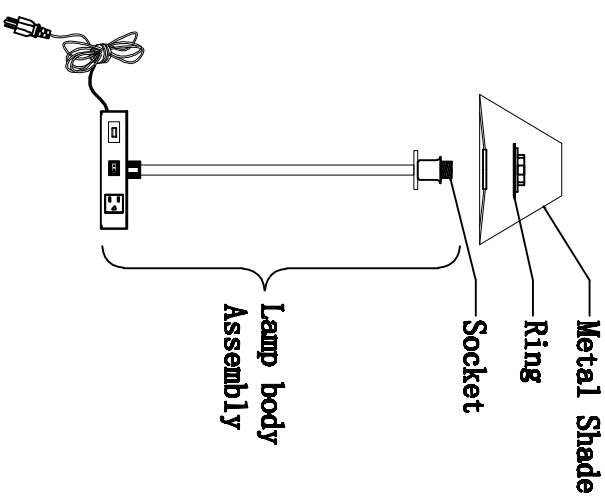

### ASSEMBLY INSTRUCTIONS:

1. Place the Lamp body Assembly on a level surface.
2. Place the shade onto the top of the Socket and tighten with the Ring securing the shade in place.

FOR RETURN SHIPPING PURPOSES: PLEASE RETAIN ORIGINAL PACKAGING TO MINIMIZE DAMAGE

### Important Safety Instructions

 This portable lamp has a polarized plug (one blade is wider than the other) as a safety feature to reduce the risk of electric shock. This plug will fit in a polarized outlet only one way. If it does not fit, contact a qualified electrician. Never use with an extension cord unless the plug can be fully inserted.

 Listed

**\*SAVE THESE INSTRUCTIONS FOR FUTURE REFERENCE\***

01

Step 2

## Frame Assembly Diagram-2

8' Long black Cord 3-prong On/Off rocker switch (6A250VAC/10A125VAC)	Shade Size:	
	Top	Bottom
3-Prong Outlet (125V-15A)	Top	Bottom
USB port (5V-1A)	Height	5"
	Top	φ3.25"
	Bottom	φ9"
	Height	5"