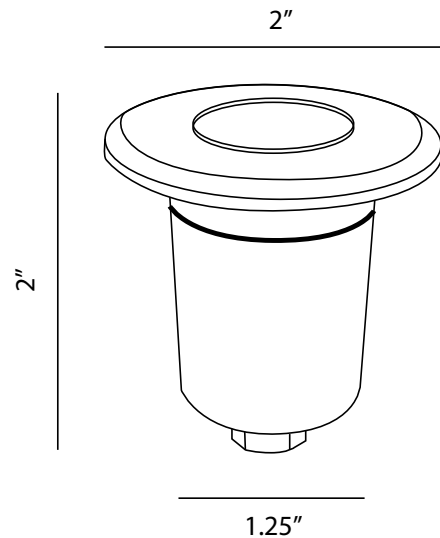

Type:

Model:

AUBURN

Integrated LED Well Light Fixture

- 12V
- Integrated
- Stainless or brass faceplate options
- CRI 85+
- IP67 rated
- ELT & FCC compliant
- 7 Year Warranty

Product #	Wattage	Color Temp.	Lumens
954094-BRS	3W	3000K	240 lm
954094-SS	3W	3000K	240 lm

DESCRIPTION

This small integrated well light can be used in garden settings along with paver and hardscape installations. The fully gasketted body and the decorative brass or stainless faceplate allows this mini well light to match any landscape lighting design esthetic.

DIMENSIONS

IP67