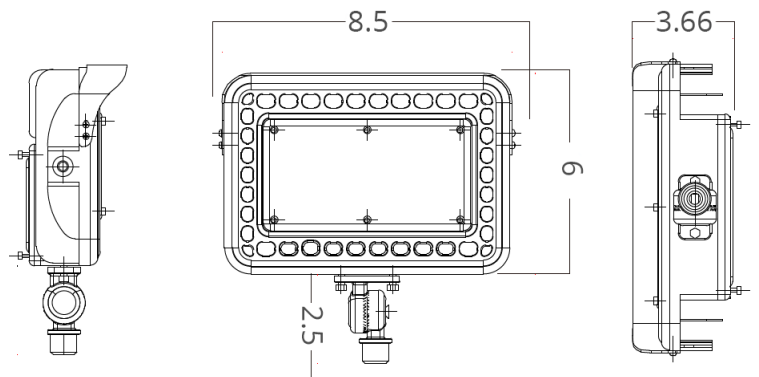

Type:

Model:

CHICAGO

Integrated Alum. Flood Lights

- 12V AC/DC
- Cast aluminum & PC construction
- Bronze powder-coated finish
- Clear lens
- Anti-Moisture Connections
- Powder-coated color options available
- 60" 18AWG wire lead
- IP65 and ETL rated
- 7 year warranty

DESCRIPTION

This integrated mini Flood light provides a multi-use design esthetic available in 2700, 3000 and 4000 Kelvin. Available in 7W, 12W, 20W and 40W. This mini flood is great for general purpose lighting such as entry signs, wall washing and more. The aluminum housing powder coated in light bronze gives the same design feel as the brass series of lights. This allows you to mix & match with your design.

DIMENSIONS

7W/12W/20W

40W

IP65

Type:

Model:

Product #	Wattage	Color Temp.	Lumens	CRI
954072	7W	2700K	650 lm	85
954073	7W	3000K	650 lm	85
954074	7W	4000K	650 lm	85
954075	12W	2700K	1000 lm	85
954076	12W	3000K	1000 lm	85
954077	12W	4000K	1000 lm	85
954078	20W	2700K	1700 lm	85
954079	20W	3000K	1700 lm	85
954080	20W	4000K	1700 lm	85
954081	40W	2700K	3600 lm	85
954082	40W	3000K	3600 lm	85
954083	40W	4000K	3600 lm	85