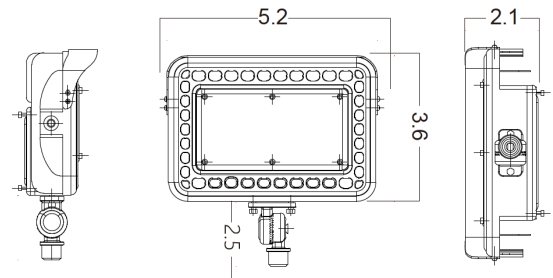

Type:

Model:

CHICAGO

Integrated Alum. Flood Lights

- 12V AC/DC
- Cast aluminum & PC construction
- Bronze powder-coated finish
- Clear lens
- Anti-Moisture Connections
- Powder-coated color options available
- 60" 18AWG wire lead
- IP65 and ETL rated
- 7 year warranty

DESCRIPTION

This integrated mini Flood light provides a multi-use design esthetic available in 2700, 3000 and 4000 Kelvin. Available in 7W, 12W, 20W and 40W. This mini flood is great for general purpose lighting such as entry signs, wall washing and more. The aluminum housing powder coated in light bronze gives the same design feel as the brass series of lights. This allows you to mix & match with your design.

DIMENSIONS

7W/12W/20W

40W

IP65

Type:

Model:

Product #	Wattage	Color Temp.	Lumens	CRI
954072	7W	2700K	650 lm	85
954073	7W	3000K	650 lm	85
954074	7W	4000K	650 lm	85
954075	12W	2700K	1000 lm	85
954076	12W	3000K	1000 lm	85
954077	12W	4000K	1000 lm	85
954078	20W	2700K	1700 lm	85
954079	20W	3000K	1700 lm	85
954080	20W	4000K	1700 lm	85
954081	40W	2700K	3600 lm	85
954082	40W	3000K	3600 lm	85
954083	40W	4000K	3600 lm	85